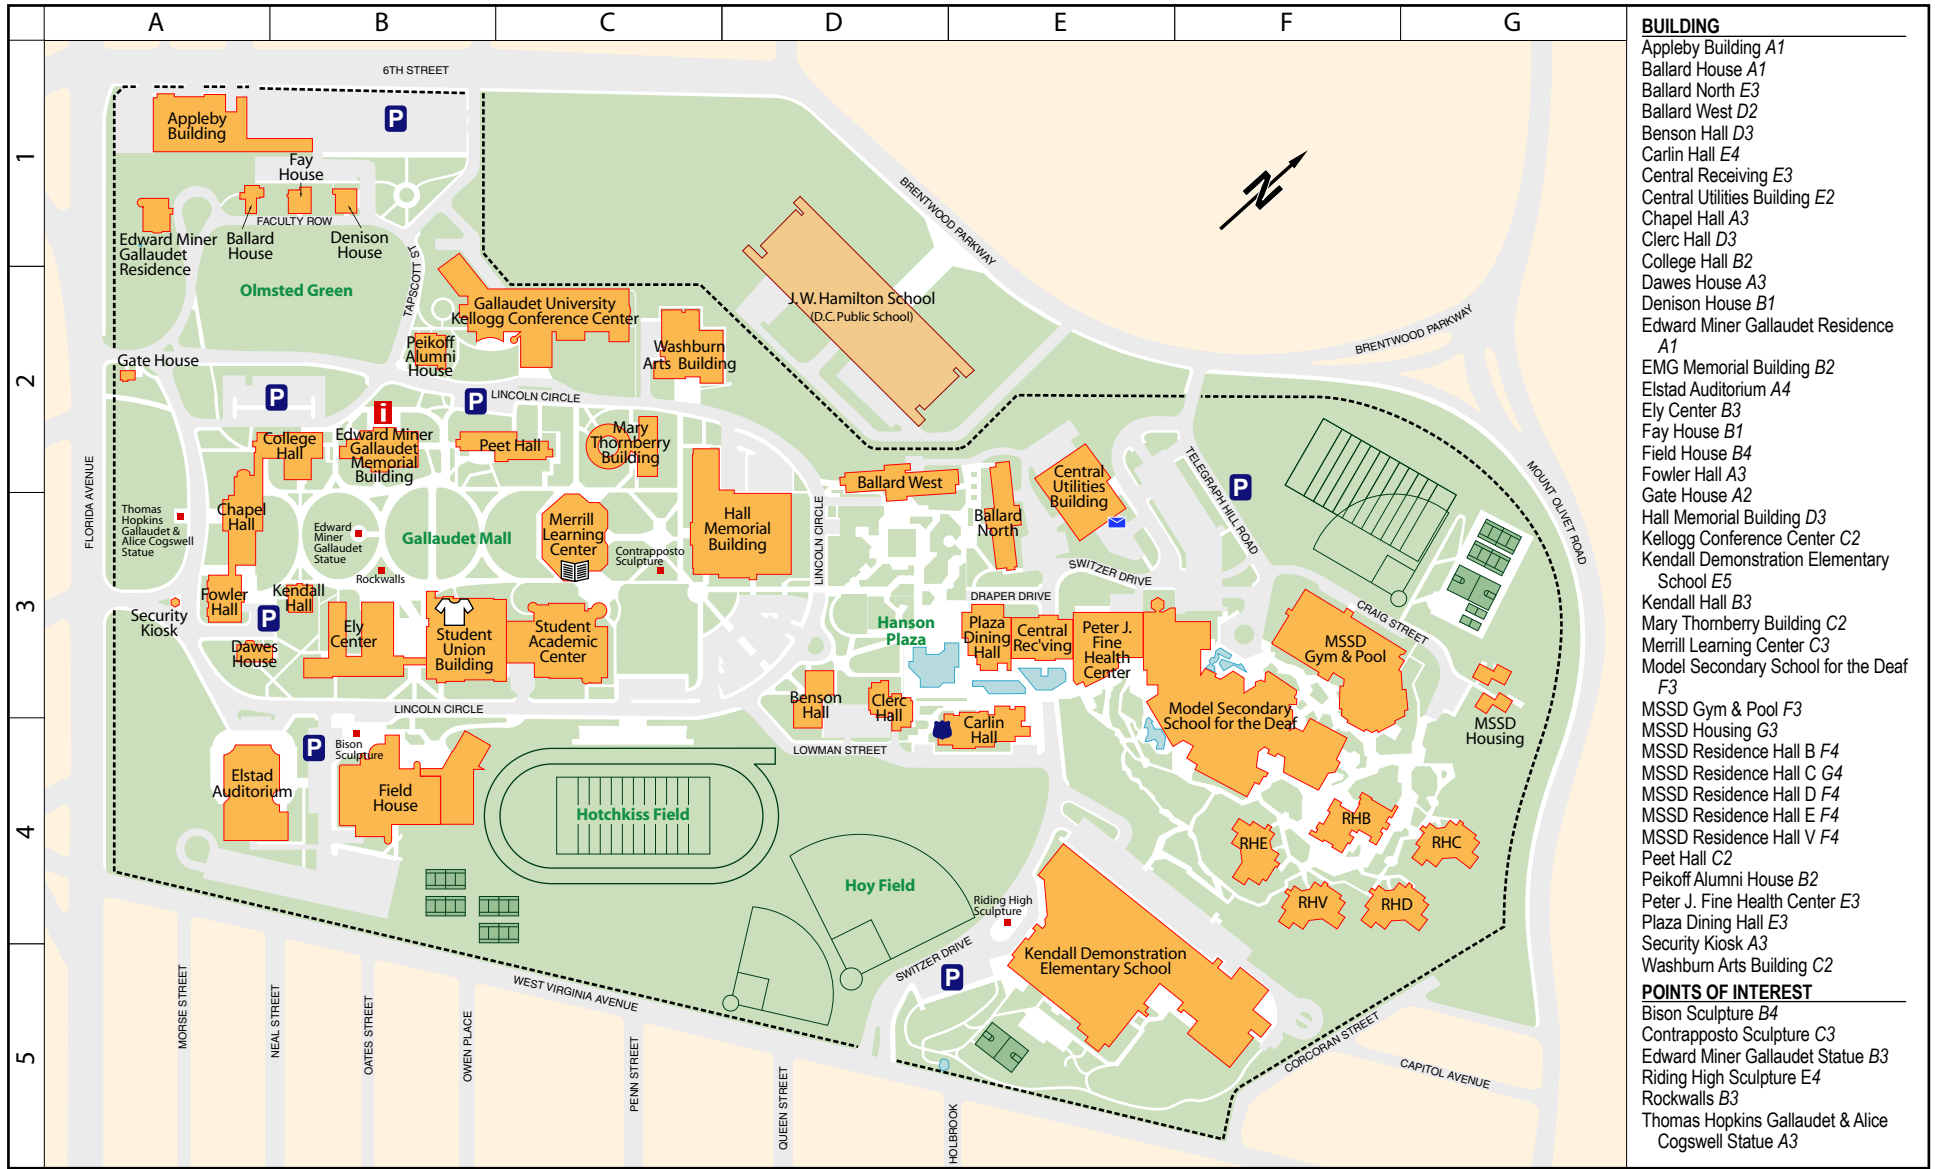

# Gallaudet University Campus Map

800 Florida Avenue, NE, Washington, D.C. 20002-3695

- BUILDING**
- Appleby Building A1
  - Ballard House A1
  - Ballard North E3
  - Ballard West D2
  - Benson Hall D3
  - Carlin Hall E4
  - Central Receiving E3
  - Central Utilities Building E2
  - Chapel Hall A3
  - Clerc Hall D3
  - College Hall B2
  - Dawes House A3
  - Denison House B1
  - Edward Miner Gallaudet Residence A1
  - EMG Memorial Building B2
  - Elstad Auditorium A4
  - Ely Center B3
  - Fay House B1
  - Field House B4
  - Fowler Hall A3
  - Gate House A2
  - Hall Memorial Building D3
  - Kellogg Conference Center C2
  - Kendall Demonstration Elementary School E5
  - Kendall Hall B3
  - Mary Thornberry Building C2
  - Merrill Learning Center C3
  - Model Secondary School for the Deaf F3
  - MSSD Gym & Pool F3
  - MSSD Housing G3
  - MSSD Residence Hall B F4
  - MSSD Residence Hall C G4
  - MSSD Residence Hall D F4
  - MSSD Residence Hall E F4
  - MSSD Residence Hall V F4
  - Peet Hall C2
  - Peikoff Alumni House B2
  - Peter J. Fine Health Center E3
  - Plaza Dining Hall E3
  - Security Kiosk A3
  - Washburn Arts Building C2
- POINTS OF INTEREST**
- Bison Sculpture B4
  - Contrapposto Sculpture C3
  - Edward Miner Gallaudet Statue B3
  - Riding High Sculpture E4
  - Rockwalls B3
  - Thomas Hopkins Gallaudet & Alice Cogswell Statue A3

- Bookstore B3
- Visitor Parking
- Post Office E3
- Safety & Security E4
- Visitors Center B2
- Library C3

Map designed by the Office of Public Relations - May 16, 2002  
Copyright © 2001 Gallaudet University